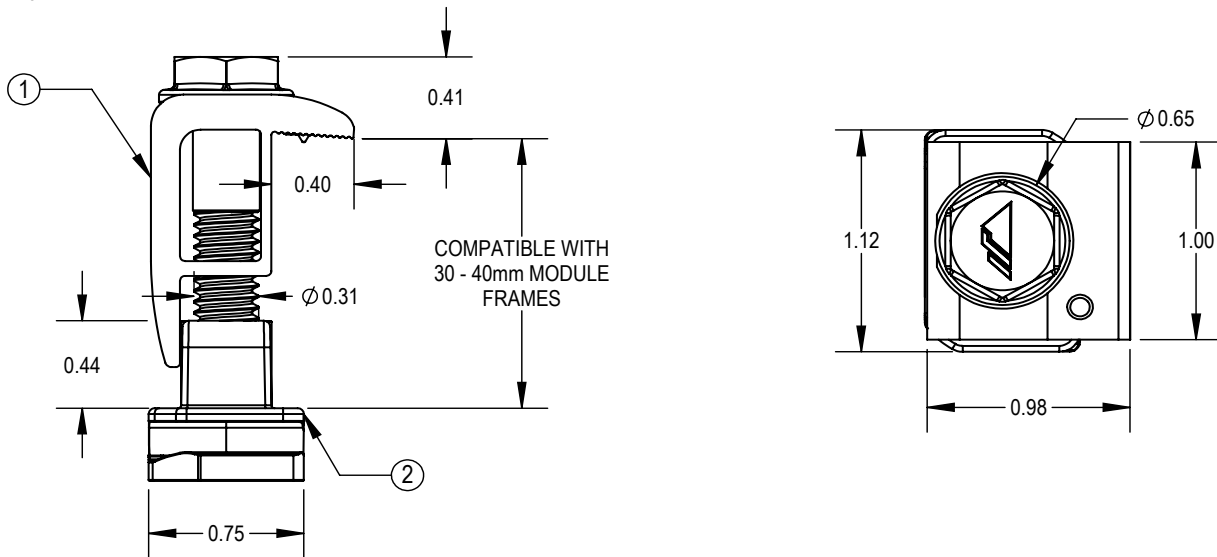

ITEM NO	DESCRIPTION	QTY IN KIT
1	Aire Lock End, Black	1

Part Number	Description
AE-END-01-B1	AIRE LOCK END, BLACK

1) Aire Lock End

Item No	Material	Value
1	300 Series Stainless Steel	Clear and Black
2	Polypropelene	Black