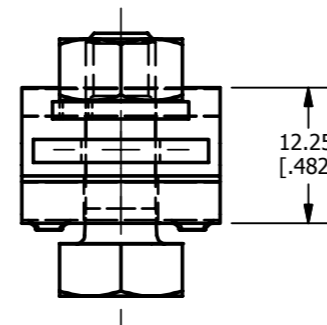

REV	DATE	DESCRIPTION	ECO	BY	C'H'K.
B	05/17/2012	UPDATE LUG SALES DETAILS FOR CAT.# WEEB-LUG-6.7AS	27387	TM	OT

3D VIEW

1/4" HEX HD BOLT,
CIRCULAR WASHER, HELICAL SPRING WASHER &
HEX NUT

WEEB-6.7 EQUIPMENT BOND

NOTES:

1. MATERIAL : TIN PLATED COPPER (BODY).
2. ACCOMMODATES: 6-14 AWG.
3. DIMENSIONS IN BRACKETS [] ARE IN INCHES ROUNDED OFF TO THE NEAREST TENTH, UNLESS OTHERWISE SPECIFIED AND ARE FOR REFERENCE ONLY.

TO ORDER BURNDY PRODUCTS CALL		GROUNDING LUG	
UNITED STATES		ITEM NO: 30020110	
1-800-346-4175 (LONDONDERRY, NH)		CAT. NO: WEEB-LUG-6.7AS	
CANADA:		DRAWN BY: M.THAMARAI 5/17/2012	
1-800-361-6975 (QUEBEC)		CHECKER: T OLENICK 5/30/2012	
1-800-387-6487 (ALL OTHER PROVINCES)		DSN APRVL: T OLENICK 5/30/2012	
FOR PRODUCT INFO: http://www.burndy.com		MFG APRVL: M BAILLY 5/29/2012	
		QA APRVL: C KOWALCZYK 6/06/2012	
		MKT APRVL:	
		PROJ #:	
		DRAWING NO	
		REV	
		SIZE	
		30024754	
		DOCUMENT TYPE: Sales	
		B	
		SHEET 1 OF 1	
		B	