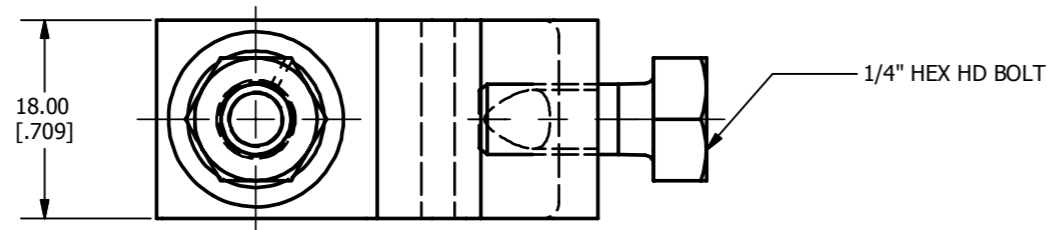

REV	DATE	DESCRIPTION	ECO	BY	C'H'K.
B	05/17/2012	UPDATE LUG SALES DETAILS FOR CAT.# WEEB-LUG-6.7AS	27387	TM	OT

3D VIEW

1/4" HEX HD BOLT,
CIRCULAR WASHER, HELICAL SPRING WASHER &
HEX NUT

WEEB-6.7 EQUIPMENT BOND

NOTES:

1. MATERIAL : TIN PLATED COPPER (BODY).
2. ACCOMMODATES: 6-14 AWG.
3. DIMENSIONS IN BRACKETS [] ARE IN INCHES ROUNDED OFF TO THE NEAREST TENTH, UNLESS OTHERWISE SPECIFIED AND ARE FOR REFERENCE ONLY.