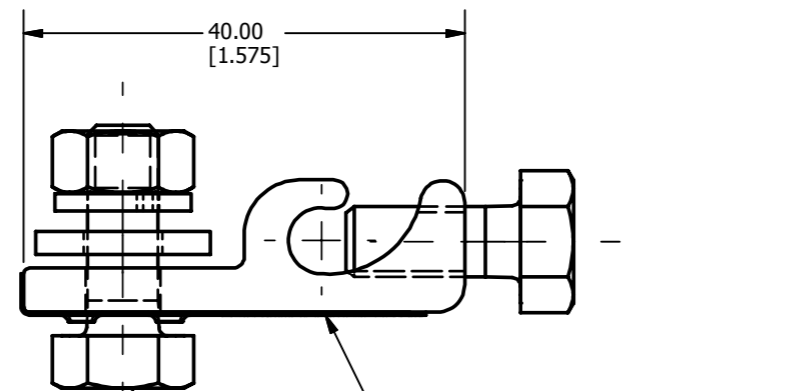

REV	DATE	DESCRIPTION	ECO	BY	C'H'K.
B	05/17/2012	UPDATE LUG SALES DETAILS FOR CAT.# WEEB-LUG-6.7AS	27387	TM	OT

3D VIEW

1/4" HEX HD BOLT,
CIRCULAR WASHER, HELICAL SPRING WASHER &
HEX NUT

WEEB-6.7 EQUIPMENT BOND

NOTES:

1. MATERIAL : TIN PLATED COPPER (BODY).
2. ACCOMMODATES: 6-14 AWG.
3. DIMENSIONS IN BRACKETS [] ARE IN INCHES ROUNDED OFF TO THE NEAREST TENTH, UNLESS OTHERWISE SPECIFIED AND ARE FOR REFERENCE ONLY.

TO ORDER BURNDY PRODUCTS CALL		GROUNDING LUG	
UNITED STATES		ITEM NO: 30020110	
1-800-346-4175 (LONDONDERRY, NH)		CAT. NO: WEEB-LUG-6.7AS	
CANADA:		DRAWN BY: M.THAMARAI 5/17/2012	
1-800-361-6975 (QUEBEC)		CHECKER: T OLENICK 5/30/2012	
1-800-387-6487 (ALL OTHER PROVINCES)		DSN APRVL: T OLENICK 5/30/2012	
FOR PRODUCT INFO: http://www.burndy.com		MFG APRVL: M BAILLY 5/29/2012	
		QA APRVL: C KOWALCZYK 6/06/2012	
		MKT APRVL:	
		PROJ #:	
		DRAWING NO	
		REV	
		SIZE	
		30024754	
		DOCUMENT TYPE: Sales	
		B	
		SHEET 1 OF 1	
		B	