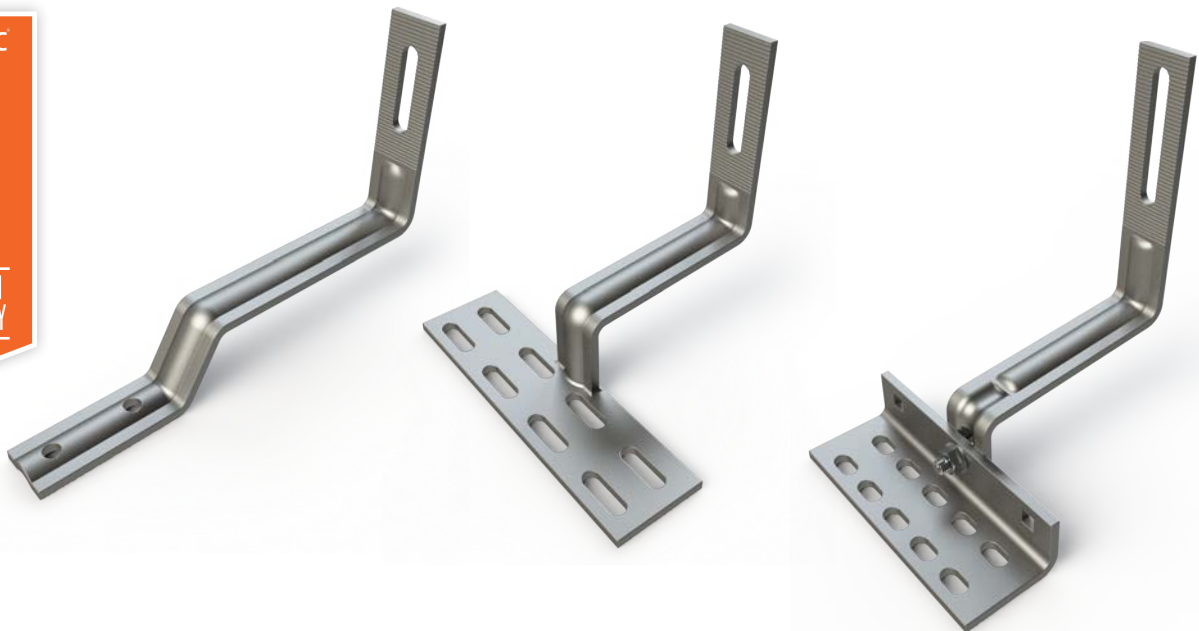

PRO SERIES

SOLARHOOKS

UNIRAC Pro Series **SOLARHOOKS** is a complete line of attachment solutions for tile roofs. Featuring UNIRAC's exclusive **POWERARCH** technology which increases strength by up 60% more than traditional tile hooks, **SOLARHOOKS** are simple to install and designed for maximum convenience. Available in universal designs and in specific shapes for flat, S and W tiles, **SOLARHOOKS** are kitted with stainless lag bolts and have a bead blasted stainless steel finish. With **SOLARHOOKS**, you have everything you need for a quick, professional installation.

NEW & IMPROVED

UP TO 60% STRONGER

Exclusive **POWERARCH** technology ensures no array rattling or broken tiles during high winds.

SIMPLE AND VERSATILE

Multiple hole patterns and slotted connections provide adjustability. Stainless steel lag bolts bring long term peace of mind.

PRO SERIES
SOLARHOOKS

APPLICATION GUIDE

MODEL	SOLARHOOK UNIV SIDE MT CT5	SOLARHOOK FLAT SIDE MT AT1	SOLARHOOK SPANISH SIDE MT CT1	SOLARHOOK FLAT SIDE MT ST1	SOLARHOOK FLAT ADJUSTABLE SIDE MT ST1	SOLARHOOK SPANISH SIDE MT CT2
PART NUMBER	004CT5H	004AT1H	004CT1H	004ST1S	004CT4S	004CT2H
MATERIAL	Bead Blasted 304 Stainless Steel	Bead Blasted 304 Stainless Steel	Bead Blasted 304 Stainless Steel	Bead Blasted 304 Stainless Steel	Bead Blasted 304 Stainless Steel	Bead Blasted 304 Stainless Steel
APPLICATION	Best in low – med wind / snow regions	Best in low – med wind / snow regions	Best in low – med wind / snow regions	Best in low – med wind / snow regions	Best in low – med wind / snow regions	Best in low – med wind / snow regions
USES EXISTING TILES	Yes	Yes	Yes	Yes	Yes	Yes
RAIL OR RAIL-LESS	Rail	Rail	Rail	Rail	Rail	Rail
DIRECT MOUNT, NO L-FOOT REQUIRED	✓	✓	✓	✓	✓	✓
ADJUSTABLE	✓					
FLAT TILE	✓	✓		✓	✓	
S TILE	✓		✓			✓
W TILE	✓		✓			
UNIVERSAL TILE	✓					
SIMPLE INSTALLATION	✓	✓	✓	✓	✓	✓
NO TILE MOD. REQUIRED	✓	✓	✓	✓	✓	✓
WARRANTY	25-Year	25-Year	25-Year	25-Year	25-Year	25-Year