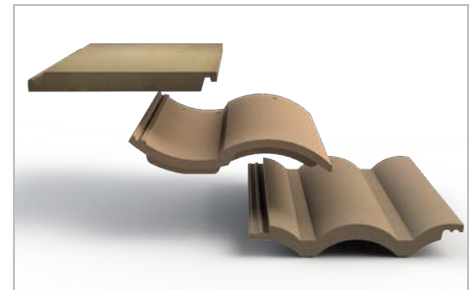

PRO SERIES

SOLARHOOKS

UNIRAC Pro Series **SOLARHOOKS** is a complete line of attachment solutions for tile roofs. Featuring UNIRAC's exclusive **POWERARCH** technology which increases strength by up 60% more than traditional tile hooks, **SOLARHOOKS** are simple to install and designed for maximum convenience. Available in universal designs and in specific shapes for flat, S and W tiles, **SOLARHOOKS** are kitted with stainless lag bolts and have a bead blasted stainless steel finish. With **SOLARHOOKS**, you have everything you need for a quick, professional installation.

NEW & IMPROVED

UP TO 60% STRONGER

Exclusive **POWERARCH** technology ensures no array rattling or broken tiles during high winds.

SIMPLE AND VERSATILE

Multiple hole patterns and slotted connections provide adjustability. Stainless steel lag bolts bring long term peace of mind.

PRO SERIES
SOLARHOOKS

APPLICATION GUIDE

MODEL	SOLARHOOK UNIV SIDE MT CT5	SOLARHOOK FLAT SIDE MT AT1	SOLARHOOK SPANISH SIDE MT CT1	SOLARHOOK FLAT SIDE MT ST1	SOLARHOOK FLAT ADJUSTABLE SIDE MT ST1	SOLARHOOK SPANISH SIDE MT CT2
PART NUMBER	004CT5H	004AT1H	004CT1H	004ST1S	004CT4S	004CT2H
MATERIAL	Bead Blasted 304 Stainless Steel	Bead Blasted 304 Stainless Steel	Bead Blasted 304 Stainless Steel	Bead Blasted 304 Stainless Steel	Bead Blasted 304 Stainless Steel	Bead Blasted 304 Stainless Steel
APPLICATION	Best in low – med wind / snow regions	Best in low – med wind / snow regions	Best in low – med wind / snow regions	Best in low – med wind / snow regions	Best in low – med wind / snow regions	Best in low – med wind / snow regions
USES EXISTING TILES	Yes	Yes	Yes	Yes	Yes	Yes
RAIL OR RAIL-LESS	Rail	Rail	Rail	Rail	Rail	Rail
DIRECT MOUNT, NO L-FOOT REQUIRED	✓	✓	✓	✓	✓	✓
ADJUSTABLE	✓					
FLAT TILE	✓	✓		✓	✓	
S TILE	✓		✓			✓
W TILE	✓		✓			
UNIVERSAL TILE	✓					
SIMPLE INSTALLATION	✓	✓	✓	✓	✓	✓
NO TILE MOD. REQUIRED	✓	✓	✓	✓	✓	✓
WARRANTY	25-Year	25-Year	25-Year	25-Year	25-Year	25-Year