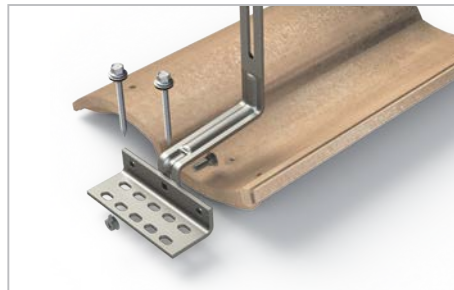

PRO SERIES

SOLARHOOKS

UNIRAC Pro Series **SOLARHOOKS** is a complete line of attachment solutions for tile roofs. Featuring UNIRAC's exclusive **POWERARCH** technology which increases strength by up 60% more than traditional tile hooks, **SOLARHOOKS** are simple to install and designed for maximum convenience. Available in universal designs and in specific shapes for flat, S and W tiles, **SOLARHOOKS** are kitted with stainless lag bolts and have a bead blasted stainless steel finish. With **SOLARHOOKS**, you have everything you need for a quick, professional installation.

NEW & IMPROVED

UP TO 60% STRONGER

Exclusive **POWERARCH** technology ensures no array rattling or broken tiles during high winds.

SIMPLE AND VERSATILE

Multiple hole patterns and slotted connections provide adjustability. Stainless steel lag bolts bring long term peace of mind.

PRO SERIES
SOLARHOOKS

APPLICATION GUIDE

MODEL	SOLARHOOK UNIV SIDE MT CT5	SOLARHOOK FLAT SIDE MT AT1	SOLARHOOK SPANISH SIDE MT CT1	SOLARHOOK FLAT SIDE MT ST1	SOLARHOOK FLAT ADJUSTABLE SIDE MT ST1	SOLARHOOK SPANISH SIDE MT CT2
PART NUMBER	004CT5H	004AT1H	004CT1H	004ST1S	004CT4S	004CT2H
MATERIAL	Bead Blasted 304 Stainless Steel	Bead Blasted 304 Stainless Steel	Bead Blasted 304 Stainless Steel	Bead Blasted 304 Stainless Steel	Bead Blasted 304 Stainless Steel	Bead Blasted 304 Stainless Steel
APPLICATION	Best in low – med wind / snow regions	Best in low – med wind / snow regions	Best in low – med wind / snow regions	Best in low – med wind / snow regions	Best in low – med wind / snow regions	Best in low – med wind / snow regions
USES EXISTING TILES	Yes	Yes	Yes	Yes	Yes	Yes
RAIL OR RAIL-LESS	Rail	Rail	Rail	Rail	Rail	Rail
DIRECT MOUNT, NO L-FOOT REQUIRED	✓	✓	✓	✓	✓	✓
ADJUSTABLE	✓					
FLAT TILE	✓	✓		✓	✓	
S TILE	✓		✓			✓
W TILE	✓		✓			
UNIVERSAL TILE	✓					
SIMPLE INSTALLATION	✓	✓	✓	✓	✓	✓
NO TILE MOD. REQUIRED	✓	✓	✓	✓	✓	✓
WARRANTY	25-Year	25-Year	25-Year	25-Year	25-Year	25-Year