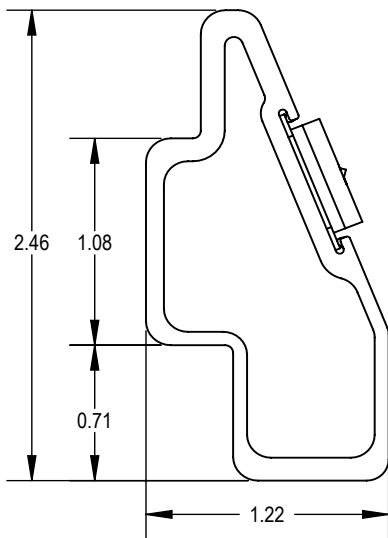

ITEM NO	DESCRIPTION	QTY IN KIT
1	SPLICE, XR1000, MILL	1

Part Number	Description
XR1000-BOSS-01-M1	Bonded Splice, XR1000

1) Bonded Splice, XR1000

Property	Value
Material	6000 Series Aluminum
Finish	Mill