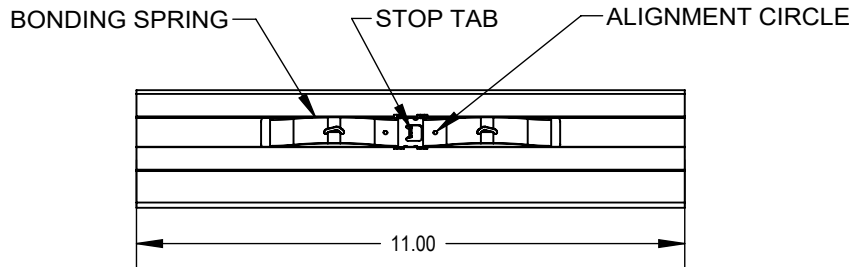

ITEM NO	DESCRIPTION	QTY IN KIT
1	SPLICE, XR1000, MILL	1

Part Number	Description
XR1000-BOSS-01-M1	Bonded Splice, XR1000

1) Bonded Splice, XR1000

Property	Value
Material	6000 Series Aluminum
Finish	Mill