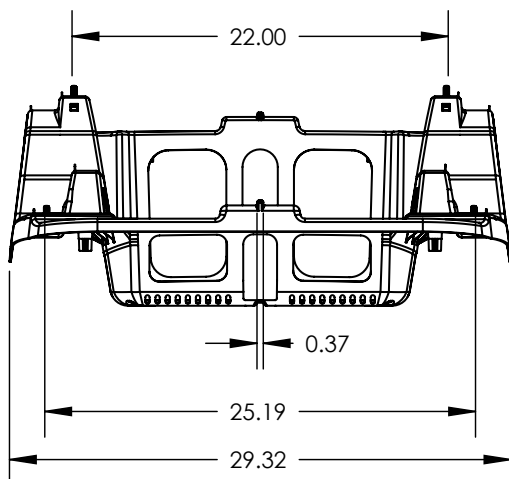

ITEM NO	DESCRIPTION	Qty in Kit
1	BX CHASSIS 10DEG ASSEMBLY	1

Part Number	Description
BX-10D-510	BX Chassis 10 deg

1) BX CHASSIS 10 DEG ASSEMBLY

Property	Value
Material	BASF ULTRAMID 8233GHS
Finish	Black