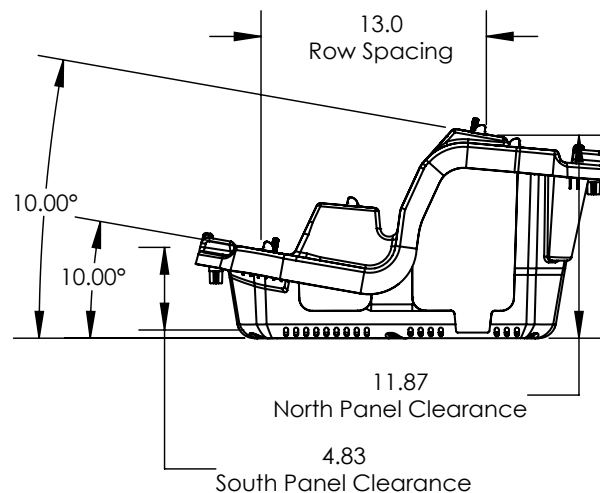

ITEM NO	DESCRIPTION	Qty in Kit
1	BX CHASSIS 10DEG ASSEMBLY	1

Part Number	Description
BX-10D-510	BX Chassis 10 deg

1) BX CHASSIS 10 DEG ASSEMBLY

Property	Value
Material	BASF ULTRAMID 8233GHS
Finish	Black