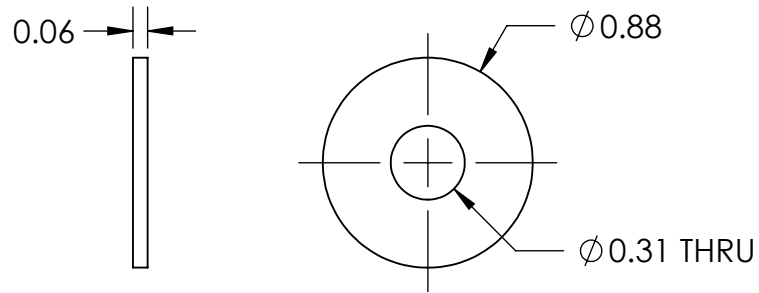

QF FLASHING AL BLK 8X12"

PART NUMBER	DESCRIPTION
3012016	QF FLASHING AL BLK 8X12"

ITEM NO.	DESCRIPTION
1	QFL 8X12 MATTE BLK FLASHING
2	EPDM SEALING WASHER

1) QFL 8X12 MATTE BLK FLASHING

Material	Aluminum
Finish	Black

REV.- CS1

QF FLASHING AL BLK 8X12"

2) EPDM SEALING WASHER

Material	EPDM
Finish	Black