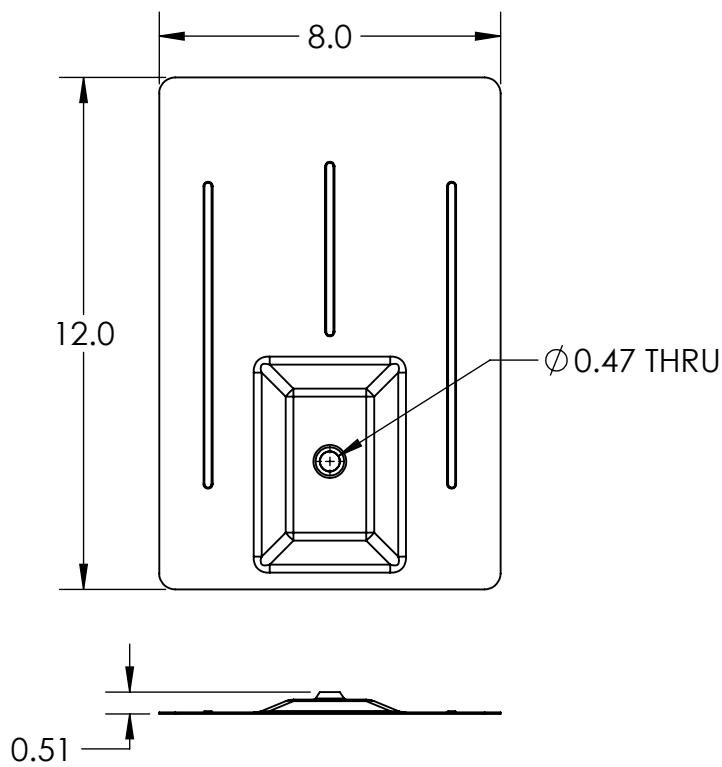

QF FLASHING AL BLK 8X12"

PART NUMBER	DESCRIPTION
3012016	QF FLASHING AL BLK 8X12"

ITEM NO.	DESCRIPTION
1	QFL 8X12 MATTE BLK FLASHING
2	EPDM SEALING WASHER

1) QFL 8X12 MATTE BLK FLASHING

Material	Aluminum
Finish	Black

REV.- CS1

QF FLASHING AL BLK 8X12"

2) EPDM SEALING WASHER

Material	EPDM
Finish	Black