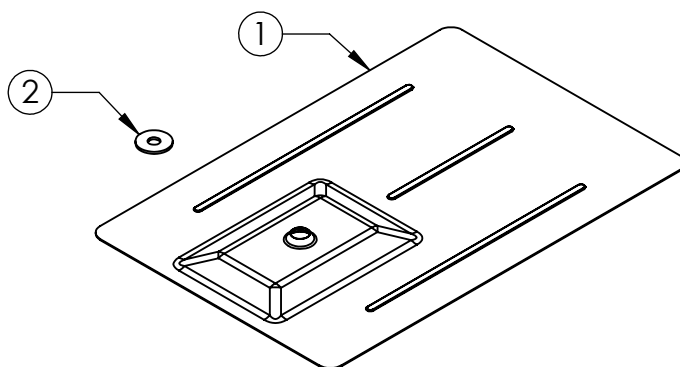

QF FLASHING AL BLK 8X12"

PART NUMBER	DESCRIPTION
3012016	QF FLASHING AL BLK 8X12"

ITEM NO.	DESCRIPTION
1	QFL 8X12 MATTE BLK FLASHING
2	EPDM SEALING WASHER

1) QFL 8X12 MATTE BLK FLASHING

Material	Aluminum
Finish	Black

REV.- CS1

QF FLASHING AL BLK 8X12"

2) EPDM SEALING WASHER

Material	EPDM
Finish	Black