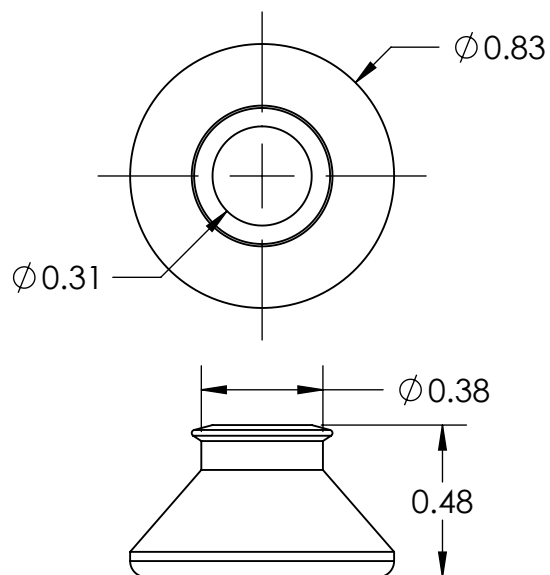

## SIMPLESEAL EPDM BUSHING (50)

PART NUMBER	DESCRIPTION
3016015	SIMPLESEAL EPDM BUSHING (50)

ITEM NO.	DESCRIPTION
1	SIMPLE SEAL

1) SIMPLE SEAL

Material	Rubber
Finish	Black