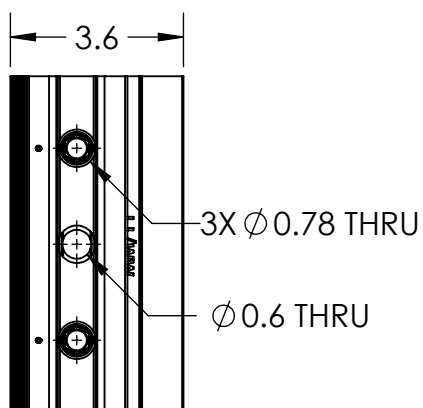

# RI COUPLING AL BLK

PART NUMBER	DESCRIPTION
2011021	RI COUPLING AL BLK

ITEM NO.	DESCRIPTION
1	ROCK-IT V3 COUPLING BLACK ASSEMBLY

1) ROCK-IT V3 COUPLING BLACK ASSEMBLY

Material	Aluminum/Stainless Steel
Finish	Black