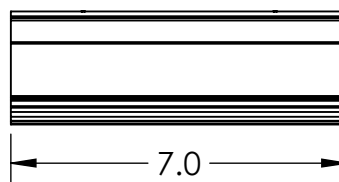

# RI COUPLING AL BLK

PART NUMBER	DESCRIPTION
2011021	RI COUPLING AL BLK

ITEM NO.	DESCRIPTION
1	ROCK-IT V3 COUPLING BLACK ASSEMBLY

1) ROCK-IT V3 COUPLING BLACK ASSEMBLY

Material	Aluminum/Stainless Steel
Finish	Black