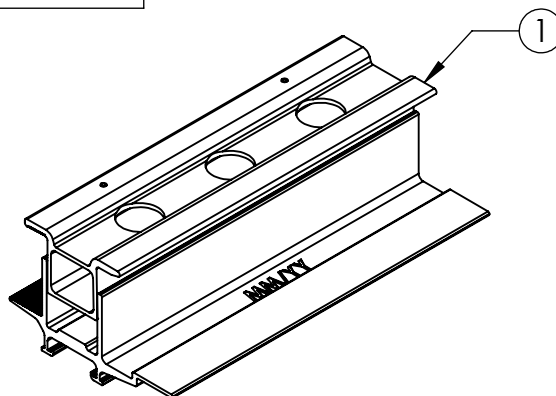

# RI COUPLING AL BLK

PART NUMBER	DESCRIPTION
2011021	RI COUPLING AL BLK

ITEM NO.	DESCRIPTION
1	ROCK-IT V3 COUPLING BLACK ASSEMBLY

1) ROCK-IT V3 COUPLING BLACK ASSEMBLY

Material	Aluminum/Stainless Steel
Finish	Black