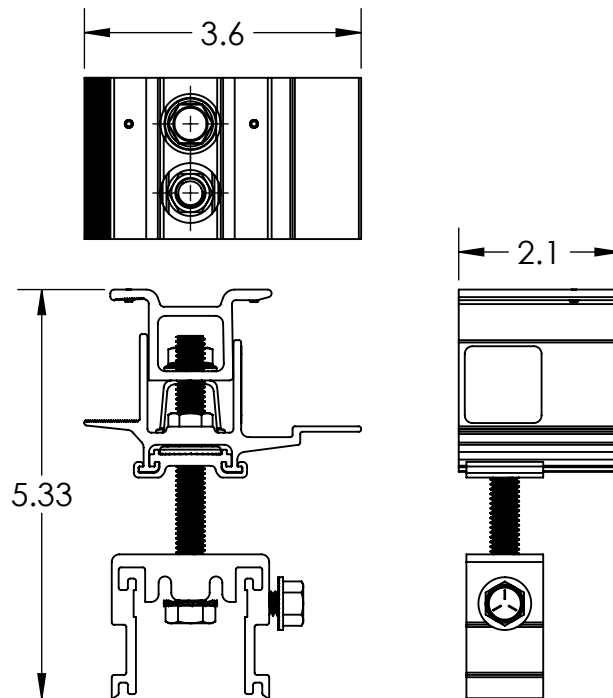

RI MOUNT AL BLK

PART NUMBER	DESCRIPTION
2011020	RI MOUNT AL BLK

ITEM NO.	DESCRIPTION
1	ROCKIT 3.0 MOUNT ASSEMBLY, BLK

1) ROCKIT 3.0 MOUNT ASSEMBLY, BLK

Material	Aluminum/Stainless Steel
Finish	Black