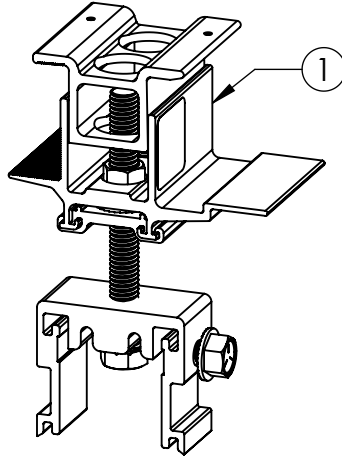

RI MOUNT AL BLK

PART NUMBER	DESCRIPTION
2011020	RI MOUNT AL BLK

ITEM NO.	DESCRIPTION
1	ROCKIT 3.0 MOUNT ASSEMBLY, BLK

1) ROCKIT 3.0 MOUNT ASSEMBLY, BLK

Material	Aluminum/Stainless Steel
Finish	Black