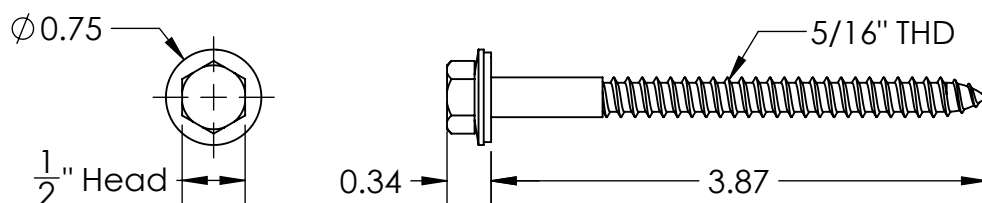

RI COMP SLIDE AL BLK

PART NUMBER	DESCRIPTION
2011013	RI COMP SLIDE AL BLK

ITEM NO.	DESCRIPTION
1	ROCKIT V3 SLIDECOMP
2	LAG SCREW, 5/16-4", THREAD 3", EPDM BACKED WASHER

1) ROCKIT V3 SLIDECOMP

Material	Aluminum
Finish	Black

RI COMP SLIDE AL BLK

2) LAG SCREW, 5/16-4", THREAD 3", EPDM BACKED WASHER

Material	Stainless Steel
Finish	Mill