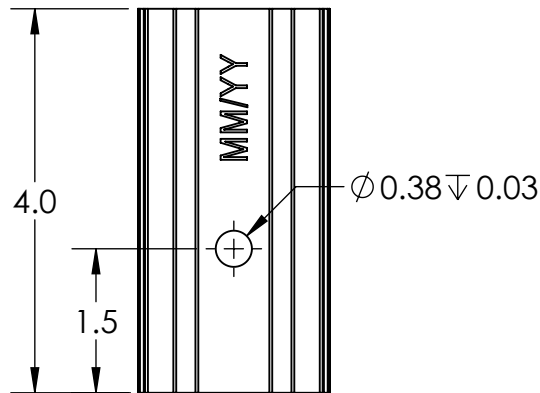

RI COMP SLIDE AL BLK

PART NUMBER	DESCRIPTION
2011013	RI COMP SLIDE AL BLK

ITEM NO.	DESCRIPTION
1	ROCKIT V3 SLIDECOMP
2	LAG SCREW, 5/16-4", THREAD 3", EPDM BACKED WASHER

1) ROCKIT V3 SLIDECOMP

Material	Aluminum
Finish	Black

RI COMP SLIDE AL BLK

2) LAG SCREW, 5/16-4", THREAD 3", EPDM BACKED WASHER

Material	Stainless Steel
Finish	Mill