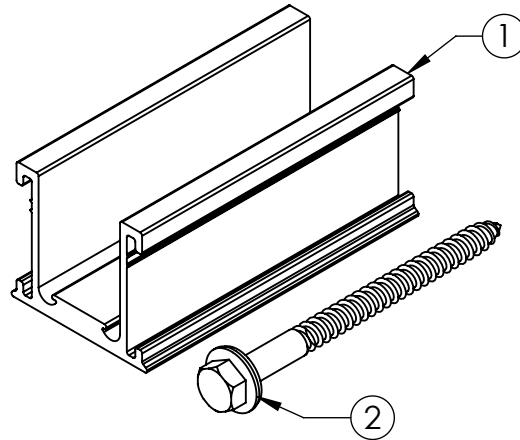

RI COMP SLIDE AL BLK

PART NUMBER	DESCRIPTION
2011013	RI COMP SLIDE AL BLK

ITEM NO.	DESCRIPTION
1	ROCKIT V3 SLIDECOMP
2	LAG SCREW, 5/16-4", THREAD 3", EPDM BACKED WASHER

1) ROCKIT V3 SLIDECOMP

Material	Aluminum
Finish	Black

RI COMP SLIDE AL BLK

2) LAG SCREW, 5/16-4", THREAD 3", EPDM BACKED WASHER

Material	Stainless Steel
Finish	Mill