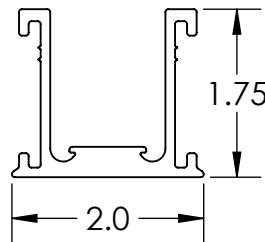

RI COMP SLIDE AL BLK

PART NUMBER	DESCRIPTION
2011013	RI COMP SLIDE AL BLK

ITEM NO.	DESCRIPTION
1	ROCKIT V3 SLIDECOMP
2	LAG SCREW, 5/16-4", THREAD 3", EPDM BACKED WASHER

1) ROCKIT V3 SLIDECOMP

Material	Aluminum
Finish	Black

RI COMP SLIDE AL BLK

2) LAG SCREW, 5/16-4", THREAD 3", EPDM BACKED WASHER

Material	Stainless Steel
Finish	Mill