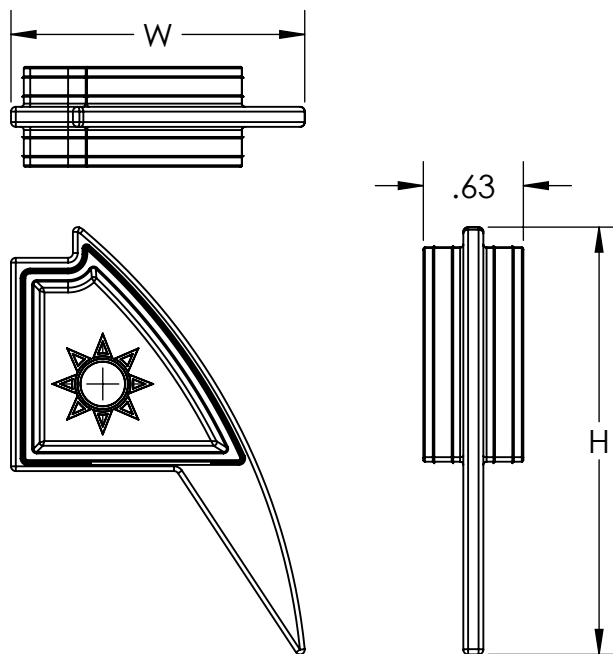

SKIRT END CAP PLS

PART NUMBER	DESCRIPTION	HEIGHT (H)	WIDTH (W)
2099035	SKIRT END CAP PLS 35MM&40MM-A	2.67"	1.84"
2099036	SKIRT END CAP PLS 32MM&38MM-B	2.62"	1.85"
2099037	SKIRT END CAP PLS 30MM-C	2.34"	1.59"

ITEM NO.	DESCRIPTION
1	ROCKIT V3 SKIRT END CAP

1) ROCKIT V3 SKIRT END CAP

Material	Plastic
Finish	Black