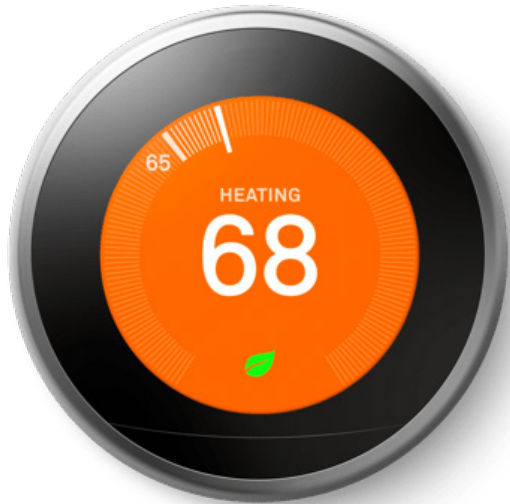

Google Nest Learning Thermostat

Comfort is a breeze with the Google Nest Learning Thermostat. There are loads of important things happening behind the scenes, and we've summarized them here.

Color & Material

- Stainless Steel
- White
- Black
- Copper
- Polished Steel
- Brass
- Mirror Black

Dimensions

- Assembled unit:
  - Dia: 3.3 in (8.3 cm)
  - H: 1.1 in (3.0 cm)
- Display:
  - Dia: 3.3 in (8.4 cm)
  - H: 1.0 in (2.7 cm)
- Base:
  - Dia: 2.9 in (7.6 cm)
  - H: 0.4 in (1.1 cm)

Weight

- Assembled unit: 8.6 oz (243.7 g)
- Display: 7.2 oz (205.4 g)
- Base: 1.4 oz (38.3 g)

Display

- 24-bit color LCD
- 480 x 480 resolution, 229 ppi
- 2.0 in (5.3 cm) diameter

Battery

- Built-in rechargeable lithium ion battery

Power consumption

- Less than 1 kWh/month

Languages

- English (US, UK)
- Dutch
- French (Canada, France)
- Italian
- Spanish (Americas, Spain)

Sensors

- Temperature
- Humidity
- Proximity
- Occupancy
- Ambient light
- Magnetic (for thermostat ring position)

Wireless

- 802.11 a/b/g/n (2.4GHz/5GHz) Wi-Fi
- 802.15.4 (2.4GHz)
- Bluetooth® low energy

Warranty

- 2-year limited warranty. For help, visit nest.com/support

Multi-home support

- Multi-zone homes: You can control up to 20 thermostats per home
- Nest in three homes: You can control Nest thermostats in three locations from one Nest account
- Nest app

Compatibility

- The Google Nest Learning Thermostat works with 95% of 24V heating and cooling systems, including gas, electric, forced air, heat pump, radiant, oil, hot water, solar, and geothermal
- Heating: 1, 2, and 3 stages (W1, W2, W3)
- Cooling: 1 and 2 stages (Y1, Y2)
- Heat pump: with auxiliary and emergency heat (O/B, AUX, E)
- Humidifier or dehumidifier (HUM, DEHUM)
- Fan (G)
- Power (C, RH, RC)