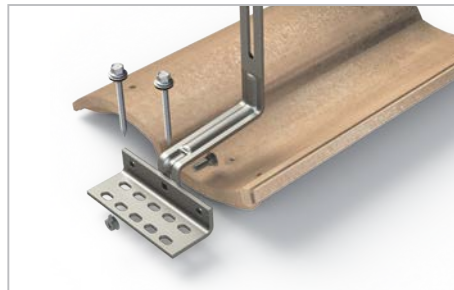

PRO SERIES

SOLARHOOKS

UNIRAC Pro Series **SOLARHOOKS** is a complete line of attachment solutions for tile roofs. Featuring UNIRAC's exclusive **POWERARCH** technology which increases strength by up 60% more than traditional tile hooks, **SOLARHOOKS** are simple to install and designed for maximum convenience. Available in universal designs and in specific shapes for flat, S and W tiles, **SOLARHOOKS** are kitted with stainless lag bolts and have a bead blasted stainless steel finish. With **SOLARHOOKS**, you have everything you need for a quick, professional installation.

NEW & IMPROVED

UP TO 60% STRONGER

Exclusive **POWERARCH** technology ensures no array rattling or broken tiles during high winds.

SIMPLE AND VERSATILE

Multiple hole patterns and slotted connections provide adjustability. Stainless steel lag bolts bring long term peace of mind.

PRO SERIES
SOLARHOOKS

APPLICATION GUIDE

MODEL	SOLARHOOK UNIV SIDE MT CT5	SOLARHOOK FLAT SIDE MT AT1	SOLARHOOK SPANISH SIDE MT CT1	SOLARHOOK FLAT SIDE MT ST1	SOLARHOOK FLAT ADJUSTABLE SIDE MT ST1	SOLARHOOK SPANISH SIDE MT CT2
PART NUMBER	004CT5H	004AT1H	004CT1H	004ST1S	004AST1	004CT2H
MATERIAL	Bead Blasted 304 Stainless Steel	Bead Blasted 304 Stainless Steel	Bead Blasted 304 Stainless Steel	Bead Blasted 304 Stainless Steel	Bead Blasted 304 Stainless Steel	Bead Blasted 304 Stainless Steel
APPLICATION	Best in low – med wind / snow regions	Best in low – med wind / snow regions	Best in low – med wind / snow regions	Best in low – med wind / snow regions	Best in low – med wind / snow regions	Best in low – med wind / snow regions
USES EXISTING TILES	Yes	Yes	Yes	Yes	Yes	Yes
RAIL OR RAIL-LESS	Rail	Rail	Rail	Rail	Rail	Rail
DIRECT MOUNT, NO L-FOOT REQUIRED	✓	✓	✓	✓	✓	✓
ADJUSTABLE	✓				✓	
FLAT TILE	✓	✓		✓	✓	
S TILE	✓		✓			✓
W TILE	✓		✓			
UNIVERSAL TILE	✓					
SIMPLE INSTALLATION	✓	✓	✓	✓	✓	✓
NO TILE MOD. REQUIRED	✓	✓	✓	✓	✓	✓
WARRANTY	25-Year	25-Year	25-Year	25-Year	25-Year	25-Year