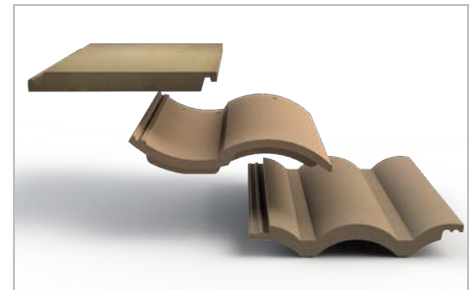

PRO SERIES

SOLARHOOKS

UNIRAC Pro Series **SOLARHOOKS** is a complete line of attachment solutions for tile roofs. Featuring UNIRAC's exclusive **POWERARCH** technology which increases strength by up 60% more than traditional tile hooks, **SOLARHOOKS** are simple to install and designed for maximum convenience. Available in universal designs and in specific shapes for flat, S and W tiles, **SOLARHOOKS** are kitted with stainless lag bolts and have a bead blasted stainless steel finish. With **SOLARHOOKS**, you have everything you need for a quick, professional installation.

NEW & IMPROVED

UP TO 60% STRONGER

Exclusive **POWERARCH** technology ensures no array rattling or broken tiles during high winds.

SIMPLE AND VERSATILE

Multiple hole patterns and slotted connections provide adjustability. Stainless steel lag bolts bring long term peace of mind.

PRO SERIES
SOLARHOOKS

APPLICATION GUIDE

MODEL	SOLARHOOK UNIV SIDE MT CT5	SOLARHOOK FLAT SIDE MT AT1	SOLARHOOK SPANISH SIDE MT CT1	SOLARHOOK FLAT SIDE MT ST1	SOLARHOOK FLAT ADJUSTABLE SIDE MT ST1	SOLARHOOK SPANISH SIDE MT CT2
PART NUMBER	004CT5H	004AT1H	004CT1H	004ST1S	004AST1	004CT2H
MATERIAL	Bead Blasted 304 Stainless Steel	Bead Blasted 304 Stainless Steel	Bead Blasted 304 Stainless Steel	Bead Blasted 304 Stainless Steel	Bead Blasted 304 Stainless Steel	Bead Blasted 304 Stainless Steel
APPLICATION	Best in low – med wind / snow regions	Best in low – med wind / snow regions	Best in low – med wind / snow regions	Best in low – med wind / snow regions	Best in low – med wind / snow regions	Best in low – med wind / snow regions
USES EXISTING TILES	Yes	Yes	Yes	Yes	Yes	Yes
RAIL OR RAIL-LESS	Rail	Rail	Rail	Rail	Rail	Rail
DIRECT MOUNT, NO L-FOOT REQUIRED	✓	✓	✓	✓	✓	✓
ADJUSTABLE	✓				✓	
FLAT TILE	✓	✓		✓	✓	
S TILE	✓		✓			✓
W TILE	✓		✓			
UNIVERSAL TILE	✓					
SIMPLE INSTALLATION	✓	✓	✓	✓	✓	✓
NO TILE MOD. REQUIRED	✓	✓	✓	✓	✓	✓
WARRANTY	25-Year	25-Year	25-Year	25-Year	25-Year	25-Year