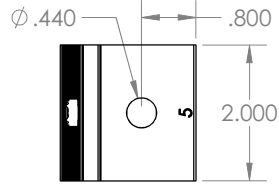

L-Foot Tilt Line Drawing

ITEM NO.	DESCRIPTION	QTY.
1	L-FOOT, 5 DEGREE TILT, 2" X 3.283", .440" HOLE, 2-1/16" SLOT, AL, MILL	1

DIMENSION	QMC-LF5	QMC-LF10
A	3.28	3.24
B	5°	10°

NOTE: AVAILABLE IN MILL AND BRONZE ANODIZED FINISH AND IN 5 DEGREE TILT AND 10 DEGREE TILT

DO NOT SCALE DRAWING

Quick Mount PV[®]

TITLE:
QMC-LF5 & QMC-LF10: L-FOOT, TILT, 5 & 10 DEGREE

UNLESS OTHERWISE SPECIFIED: DIMENSIONS ARE IN INCHES TOLERANCES: FRACTIONAL $\pm 1/8$ TWO PLACE DECIMAL $\pm .19$ THREE PLACE DECIMAL $\pm .094$	SIZE	DRAWN BY: DFM	REV
	A	DATE: 5/6/2019	2
SCALE: 1:2	WEIGHT: 0.25	SHEET 1 OF 1	