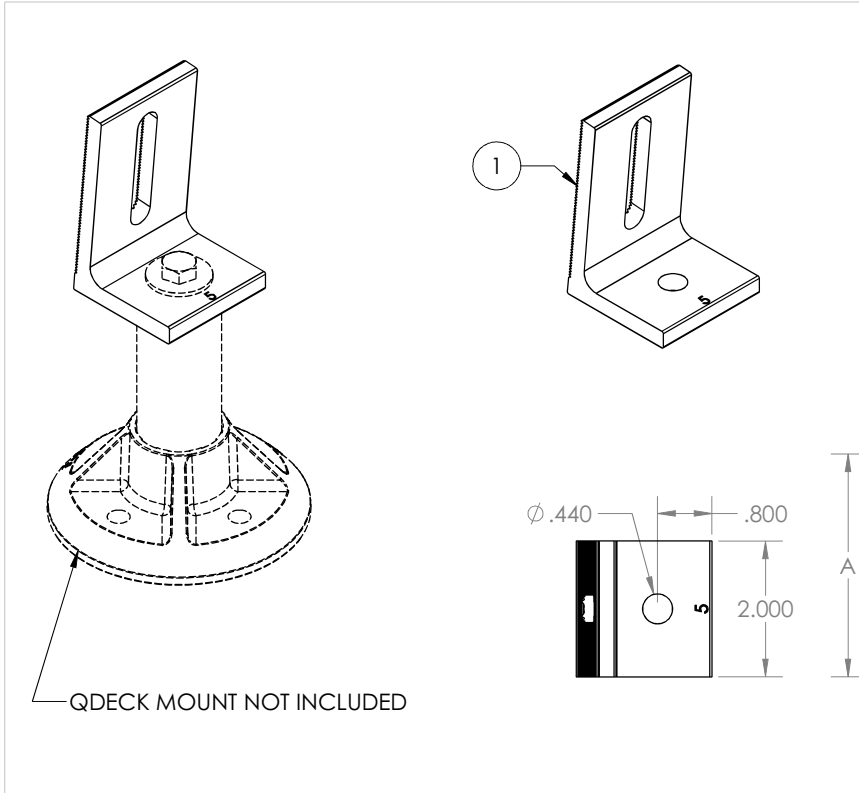

L-Foot Tilt Line Drawing

ITEM NO.	DESCRIPTION	QTY.
1	L-FOOT, 5 DEGREE TILT, 2" X 3.283", .440" HOLE, 2-1/16" SLOT, AL, MILL	1

DIMENSION	QMC-LF5	QMC-LF10
A	3.28	3.24
B	5°	10°

NOTE: AVAILABLE IN MILL AND BRONZE ANODIZED FINISH AND IN 5 DEGREE TILT AND 10 DEGREE TILT

DO NOT SCALE DRAWING

Quick Mount PV[®]

TITLE:
QMC-LF5 & QMC-LF10: L-FOOT, TILT, 5 & 10 DEGREE

UNLESS OTHERWISE SPECIFIED: DIMENSIONS ARE IN INCHES TOLERANCES: FRACTIONAL $\pm 1/8$ TWO PLACE DECIMAL $\pm .19$ THREE PLACE DECIMAL $\pm .094$	SIZE	DRAWN BY: DFM	REV
	A	DATE: 5/6/2019	2
SCALE: 1:2	WEIGHT: 0.25	SHEET 1 OF 1	