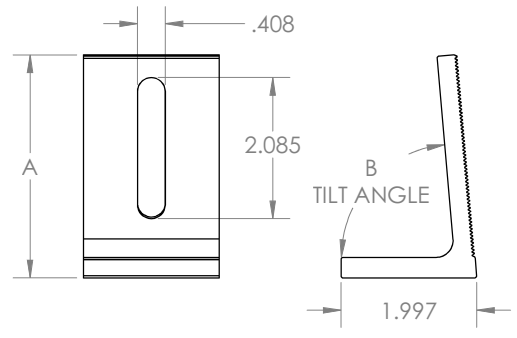

L-Foot Tilt Line Drawing

ITEM NO.	DESCRIPTION	QTY.
1	L-FOOT, 5 DEGREE TILT, 2" X 3.283", .440" HOLE, 2-1/16" SLOT, AL, MILL	1

DIMENSION	QMC-LF5	QMC-LF10
A	3.28	3.24
B	5°	10°

NOTE: AVAILABLE IN MILL AND BRONZE ANODIZED FINISH AND IN 5 DEGREE TILT AND 10 DEGREE TILT

DO NOT SCALE DRAWING

Quick Mount PV[®]

TITLE:
QMC-LF5 & QMC-LF10: L-FOOT, TILT, 5 & 10 DEGREE

UNLESS OTHERWISE SPECIFIED: DIMENSIONS ARE IN INCHES TOLERANCES: FRACTIONAL $\pm 1/8$ TWO PLACE DECIMAL $\pm .19$ THREE PLACE DECIMAL $\pm .094$	SIZE	DRAWN BY: DFM	REV
	A	DATE: 5/6/2019	2
SCALE: 1:2	WEIGHT: 0.25	SHEET 1 OF 1	